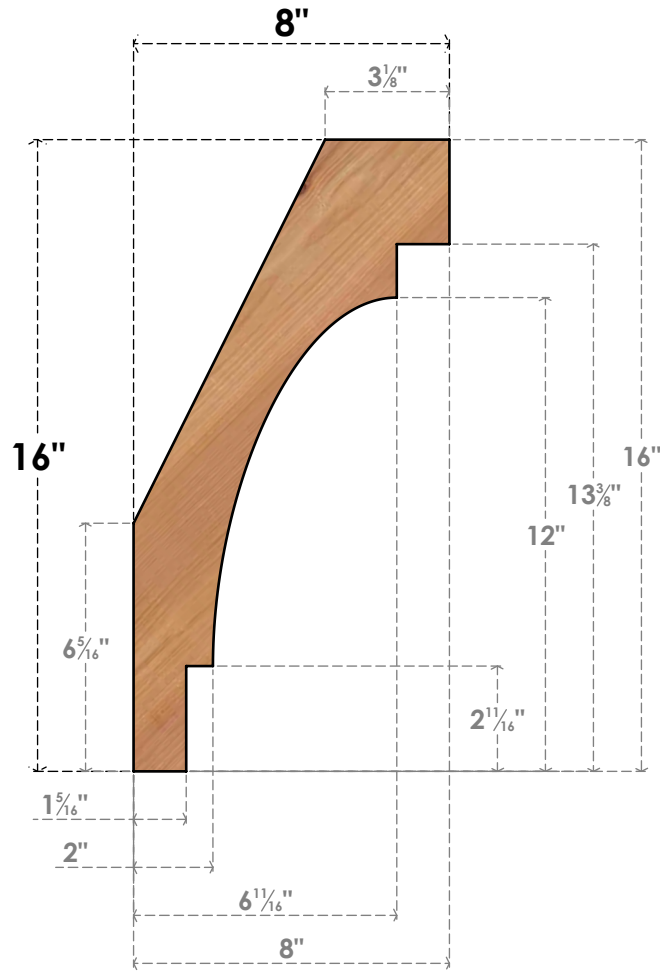

BRC06X08X16MRC00SWR

5 1/2"W X 8"D X 16"H MERCED SMOOTH BRACE, WESTERN RED CEDAR

SIDE

FRONT

EKENA MILLWORK
 2300 WEST MAIN ST.
 CLARKSVILLE, TX 75426
 TOLL FREE: 866-607-0453
 WWW.EKENAMILLWORK.COM

NOTES

1. INSTALLATION TO BE COMPLETED IN ACCORDANCE WITH MANUFACTURER'S SPECIFICATIONS.
2. DRAWING MAY NOT BE TO SCALE
3. THIS DRAWING IS INTENDED FOR DESIGN AND PLANNING PURPOSES ONLY.
4. ALL INFORMATION CONTAINED HEREIN WAS CURRENT AT THE TIME OF DEVELOPMENT BUT MUST BE REVIEWED AND APPROVED BY THE PRODUCT MANUFACTURER TO BE CONSIDERED ACCURATE.
5. PRODUCTS ARE NOT KILN DRIED. THIS ITEM IS UNIQUE AND WILL CONTAIN THE NATURAL VARIATIONS THAT THE WOOD SPECIES OFFERS. THIS MAY RESULT IN VARIATIONS UP TO 1/4"