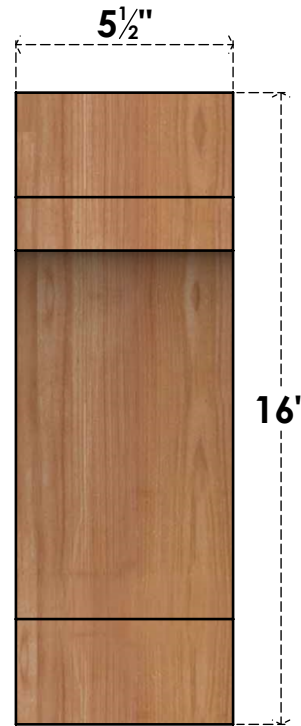

BRC06X08X16MRC00SWR

5 1/2"W X 8"D X 16"H MERCED SMOOTH BRACE, WESTERN RED CEDAR

SIDE

FRONT

EKENA MILLWORK
 2300 WEST MAIN ST.
 CLARKSVILLE, TX 75426
 TOLL FREE: 866-607-0453
 WWW.EKENAMILLWORK.COM

NOTES

1. INSTALLATION TO BE COMPLETED IN ACCORDANCE WITH MANUFACTURER'S SPECIFICATIONS.
2. DRAWING MAY NOT BE TO SCALE
3. THIS DRAWING IS INTENDED FOR DESIGN AND PLANNING PURPOSES ONLY.
4. ALL INFORMATION CONTAINED HEREIN WAS CURRENT AT THE TIME OF DEVELOPMENT BUT MUST BE REVIEWED AND APPROVED BY THE PRODUCT MANUFACTURER TO BE CONSIDERED ACCURATE.
5. PRODUCTS ARE NOT KILN DRIED. THIS ITEM IS UNIQUE AND WILL CONTAIN THE NATURAL VARIATIONS THAT THE WOOD SPECIES OFFERS. THIS MAY RESULT IN VARIATIONS UP TO 1/4"